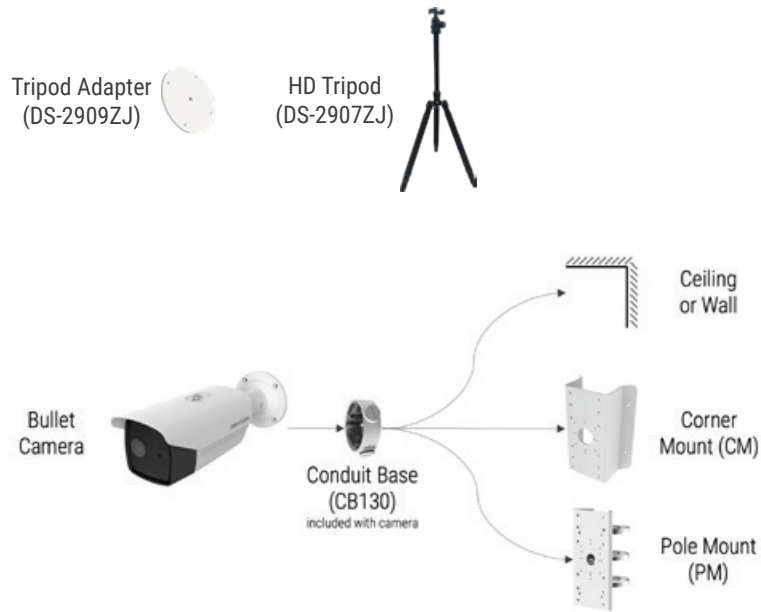

Bullet Camera Bracket Diagram